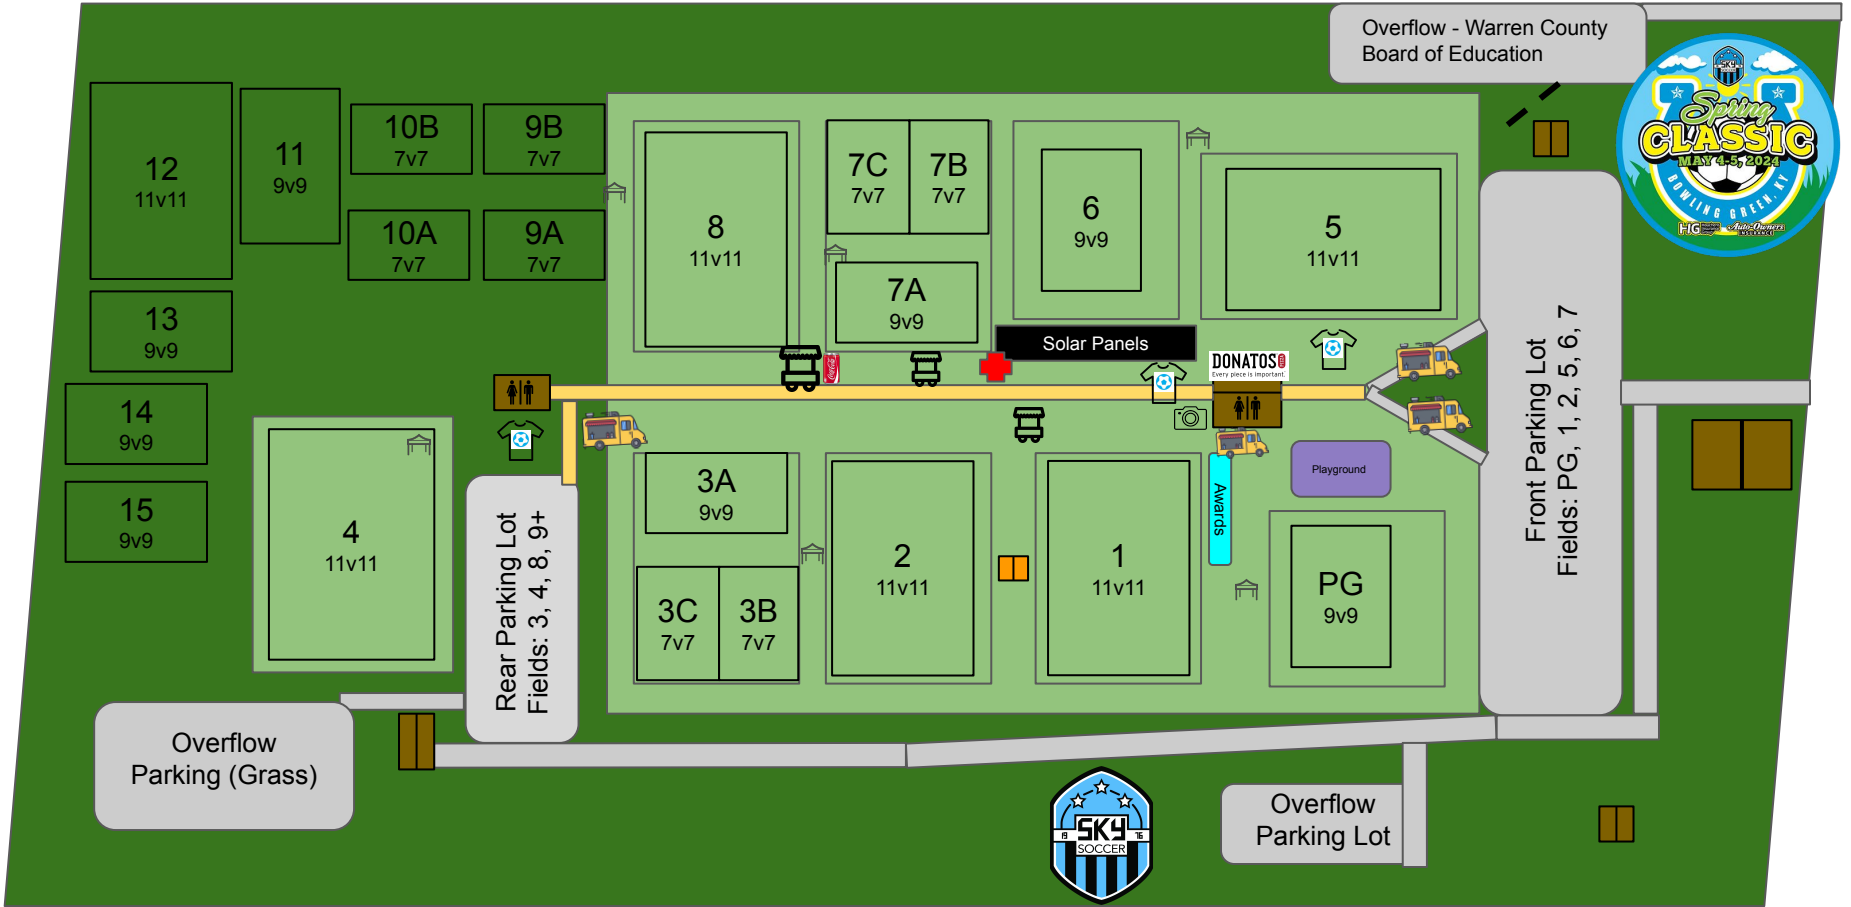

Lovers Lane Soccer Complex - 2024 Spring Classic Field Map

-Food Truck

-Merchandise

-Drinks/Snacks

-Field Marshal

Awards Area