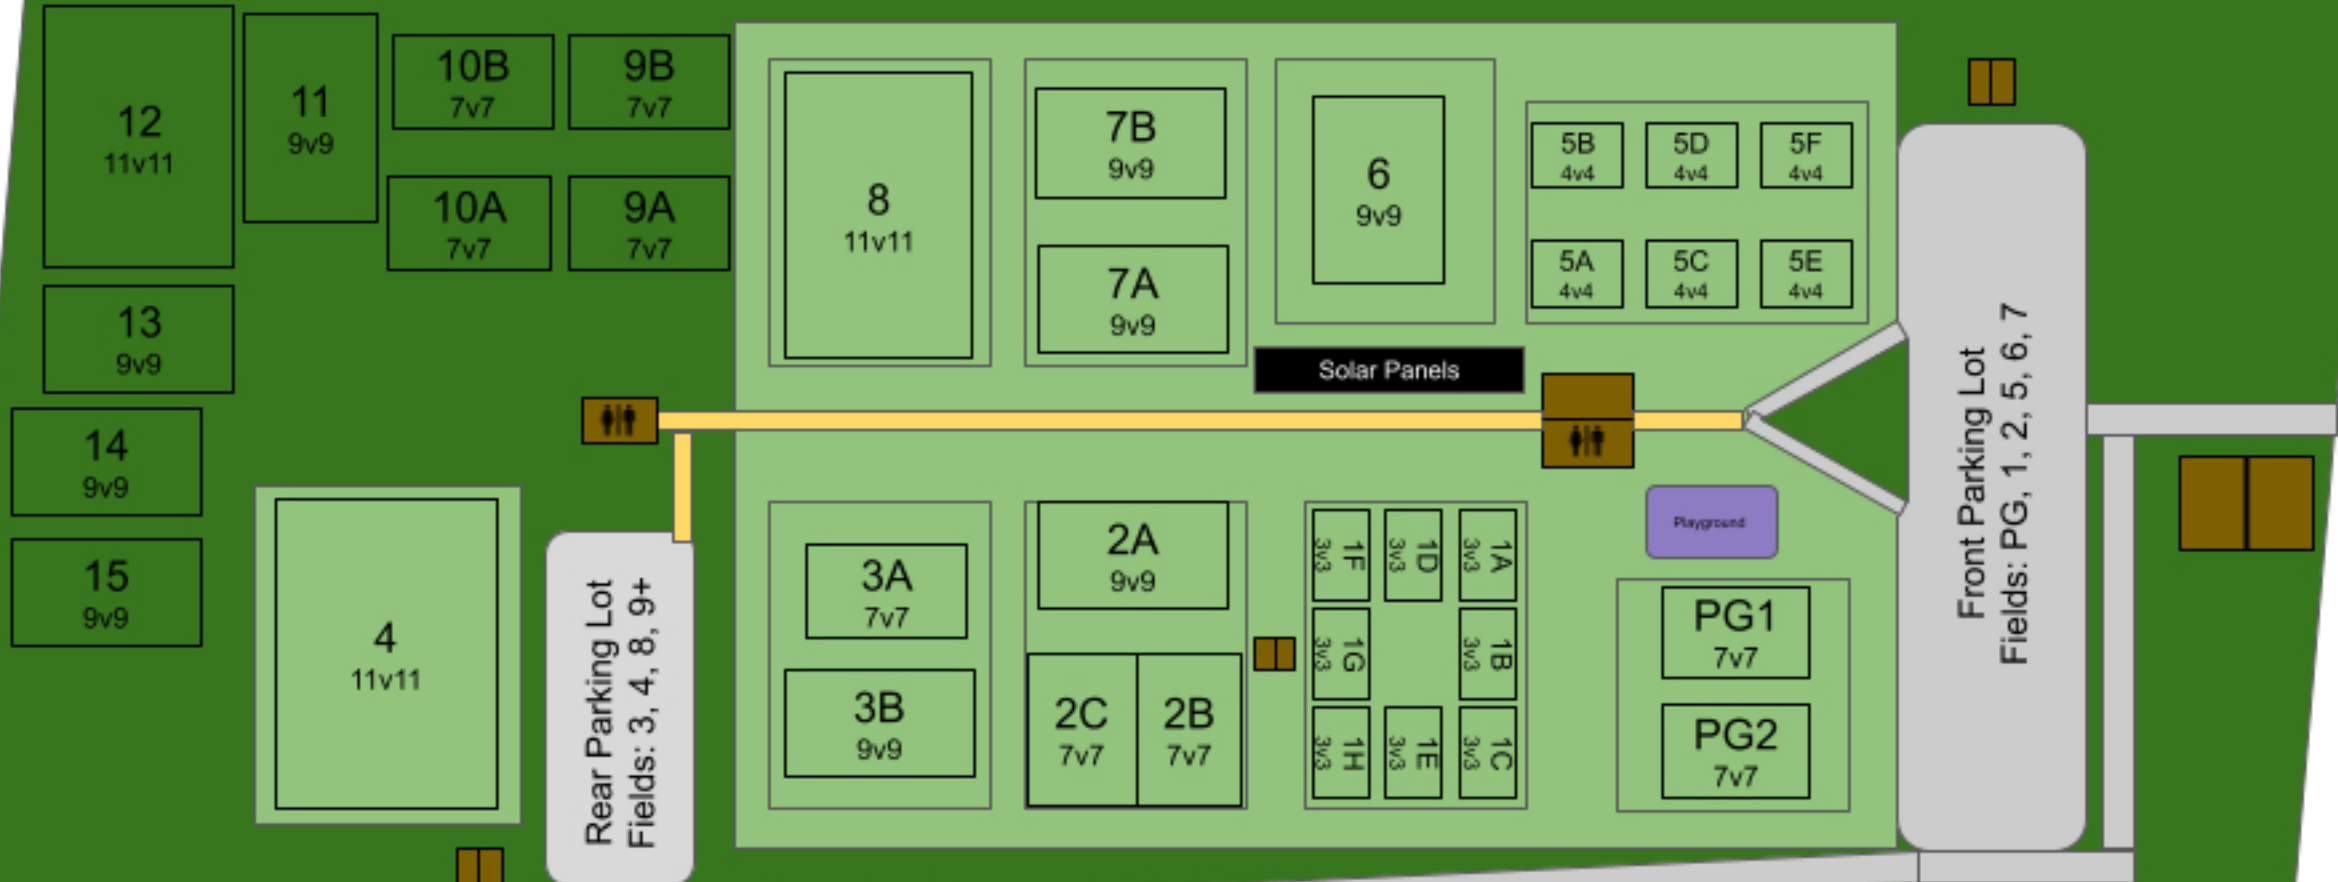

# Lovers Lane Soccer Complex - Spring 2024

Overflow Parking Lot

Rear Parking Lot  
Fields: 3, 4, 8, 9+

Front Parking Lot  
Fields: PG, 1, 2, 5, 6, 7